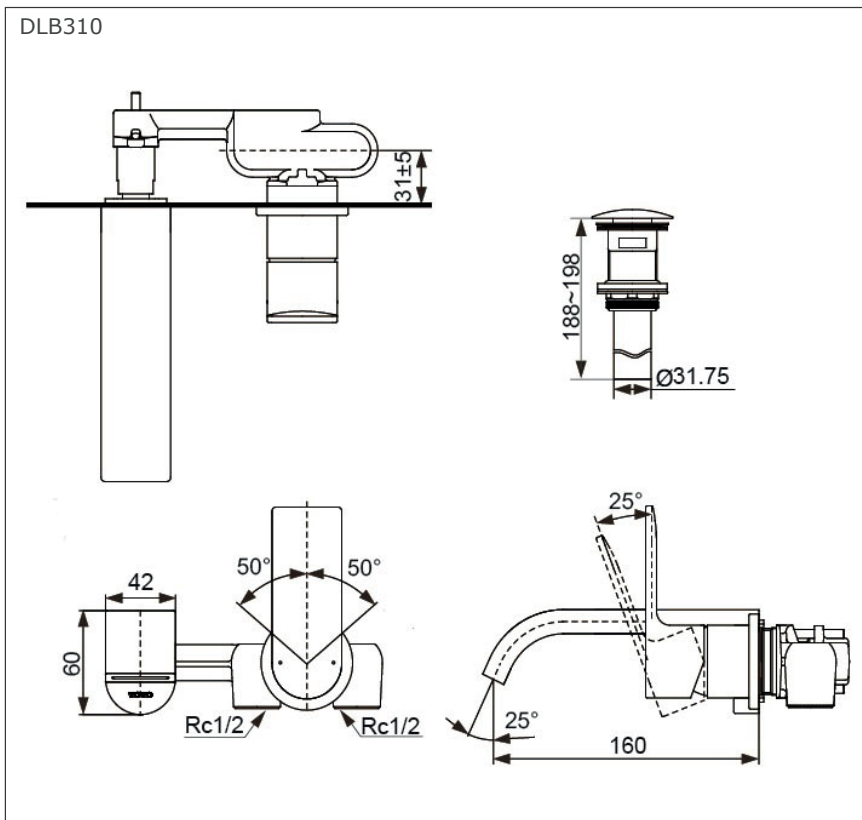

## Specifications

Finish : Chrome

Water Pressure : 0.05MPa~0.75MPa

Material : Brass

## Parts Description

- **DLB310**  
Lavatory Faucet  
W/ Pop-up Waste

Please consult a TOTO representative for details